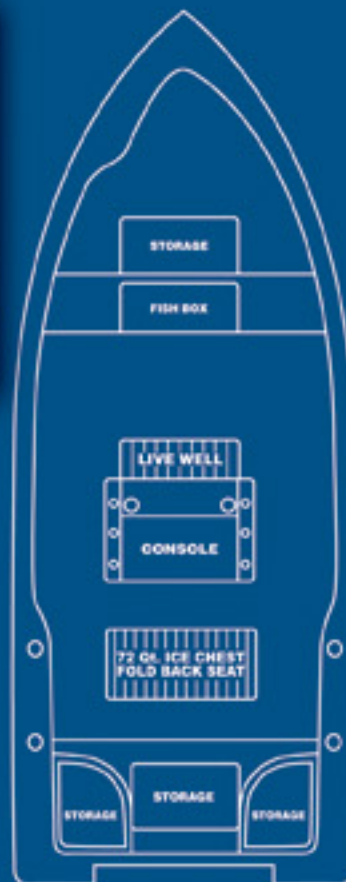

# 200 V-Bay

## 200 V-BAY SPECIFICATIONS

- 6 persons or 814 lbs.
- 1469 lbs. – persons, motor and gear
- 150 horsepower maximum
- Hull weight – Approx. 1175 lbs
- Length – 20'2"
- Beam – 89" (7'4")
- Draft – 12" (approx.)

The 200 V-Bay is built with the same uncompromising hand-laid process that is used in manufacturing every Blue Wave boat. The features on the 200 V-Bay include a large front casting deck that has storage as well as an insulated fish box, and a back casting deck with ample standing room. Combine that with every part, including the console, being glassed in during production and you get a boat of unsurpassed quality, features, and function.

Fishbox on the Front Deck

Large Back & Front Casting Decks

Console Livewell